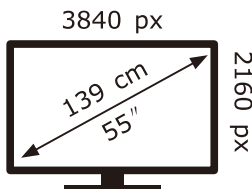

# ENERG

UHD 55ADW-C2B

**102** kWh/1000h

ABCDEF**G**

**102** kWh/1000h

2019/2013