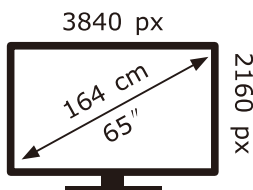

ENERGY

UHD 65ADW-C2B

135 kWh/1000h

ABCDEF**G**

135 kWh/1000h

2019/2013