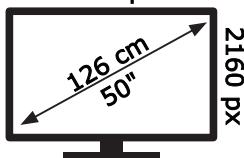

ENERG

VOX

UHD 50DSW552V

71 kWh/1000h

ABCDEF **G**

98 kWh/1000h

3840 px

2019/2013