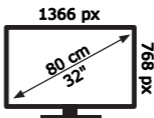

ENERG

VOX

32SWH553B

26 kWh/1000h

ABCDEF **G**

45 kWh/1000h

50665619