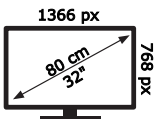

ENERG

VOX

32SWH554B

26 kWh/1000h

ABCDEF **G**

45 kWh/1000h

50667481