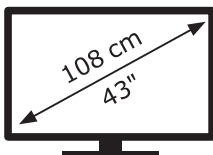

# ENERG

LED 43GOF205B

**45** kWh/1000h

ABCDEF**G**

**45** kWh/1000h

1920 px

1080 px