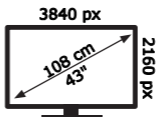

ENERG

VOX

43SWU559B

51 kWh/1000h

ABCDEF **G**

92 kWh/1000h

50665627