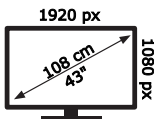

ENERG

VOX

43VAF550B

42 kWh/1000h

ABCDEF **G**

60 kWh/1000h

50675996