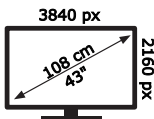

ENERG

VOX

QLED 43VAQ750B

51 kWh/1000h

ABCDEF **G**

108 kWh/1000h

50676020