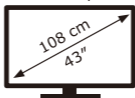

ENERG

FHD 43WOS684B

45 kWh/1000h

ABCDEF**G**

55 kWh/1000h

1920 px

1080 px