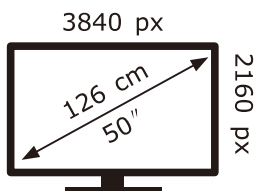

# ENERG

UHD 50ADW-D1B

**86** kWh/1000h

ABCDEF**G**

**86** kWh/1000h

2019/2013